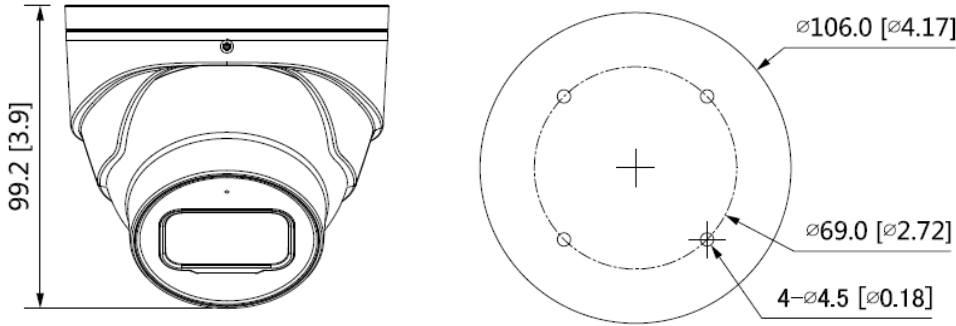

INSTO4IRWF

4.1MP Lite AI IR Fixed TURRET
WDR 120DB Camera

Product Specifications

Junction Mount	Corner Mount
INSX130	INSX204 + INSX151
Wall Mount	Ceiling Mount
INSX204	INSX220C + INSX106
Ceiling Mount	Pole Mount
	INSX204 + INSX152

*Design and specifications are subjects to change without notice.